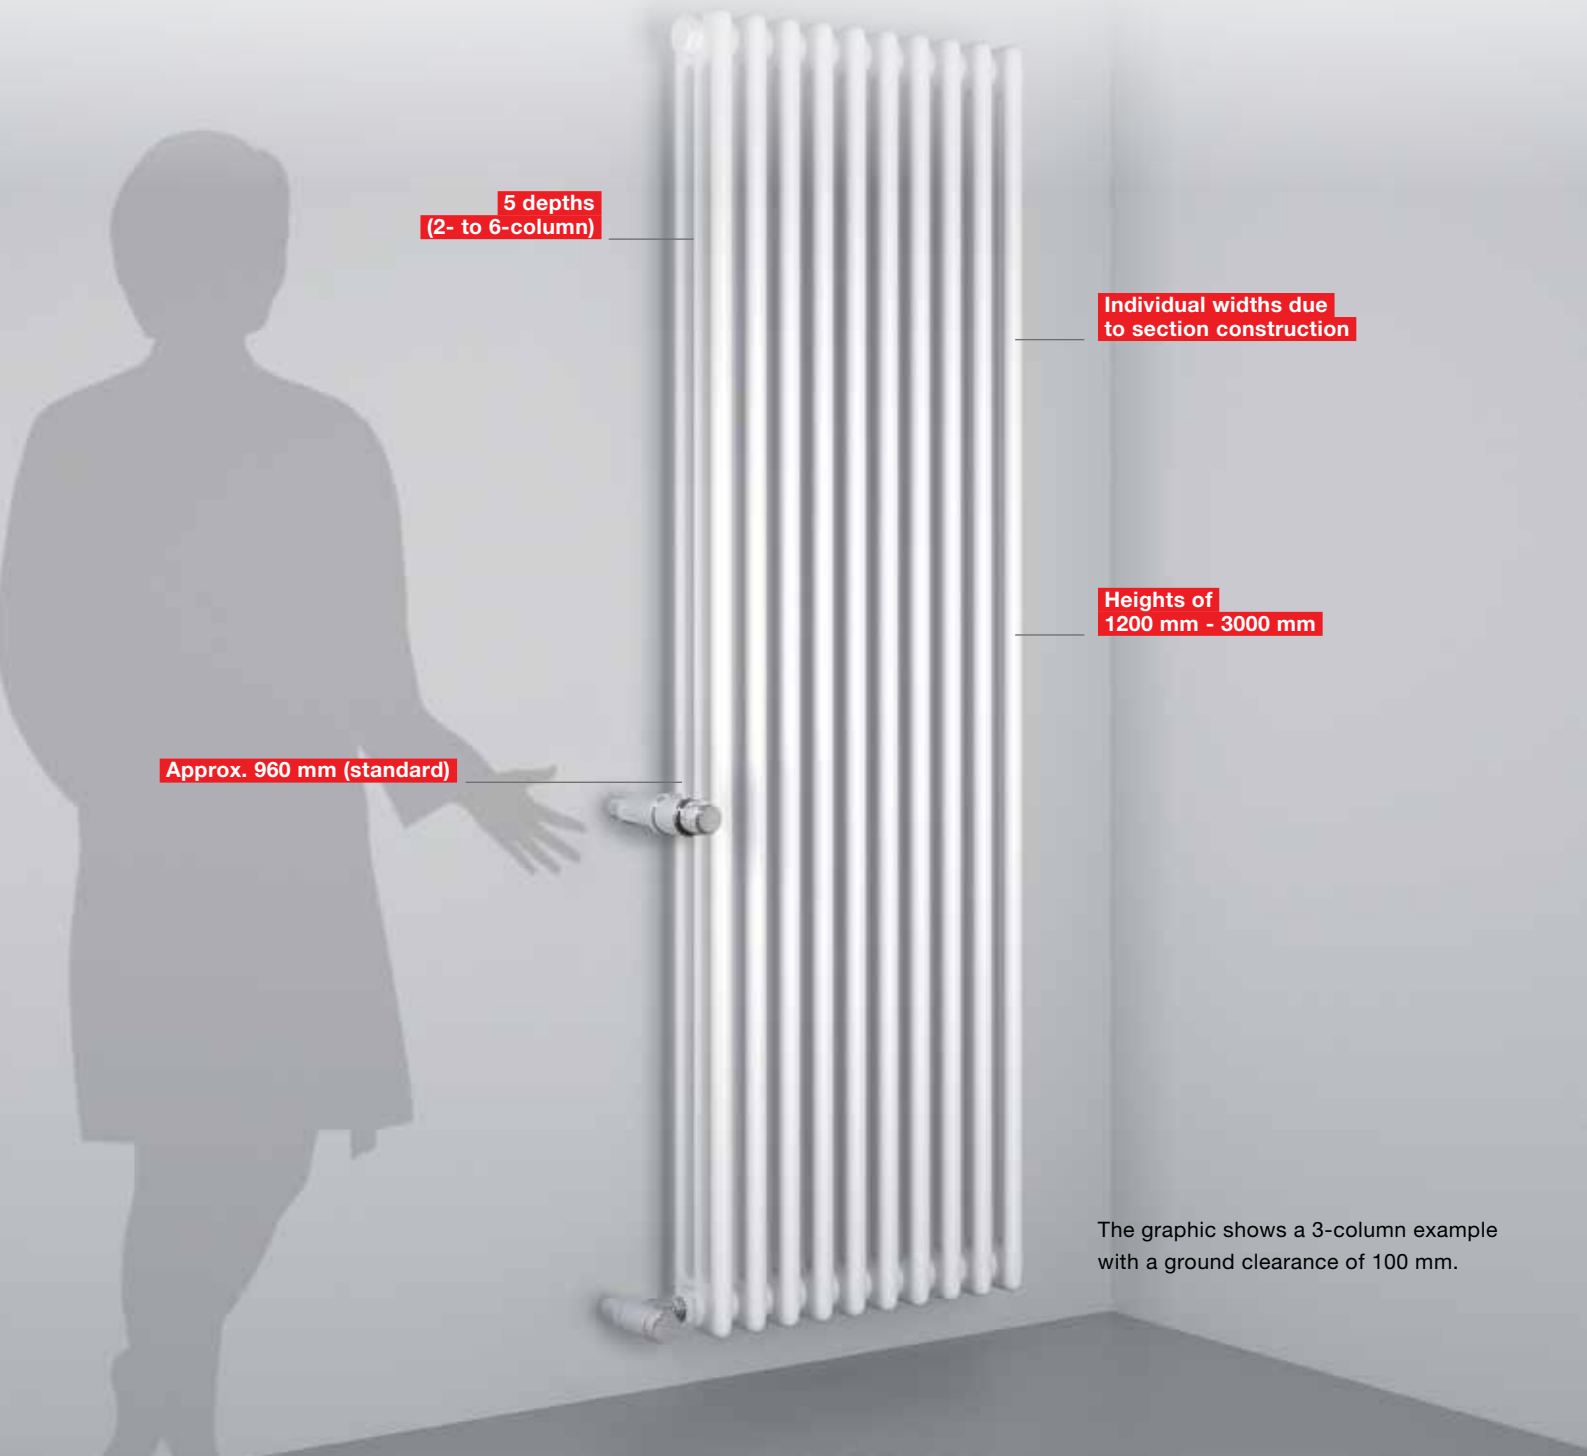

zehnder

always the
best climate

Always the best climate for

CONVENIENT OPERATION

Optimum operating heights of Zehnder Charleston and Zehnder Charleston Clinic

Operating height optimised to suit your needs

Are you carrying out renovation work and looking for a convenient, slimline alternative to the space-wasting existing radiator? Do you want to avoid the need for changing the piping? Or do you need a radiator with the thermostatic head at a convenient height to suit your specific circumstances?

Zehnder Charleston and Zehnder Charleston Clinic provide a simple and convenient solution for these scenarios. The thermostatic head is fitted at the optimum operating height of approx. 960 mm as standard (connection centre 800 mm). This enables you to adjust the temperature easily without having to bend down.

Before: DIN standard radiator

After: Zehnder Charleston – same heating pipes but with an attractive design. Zehnder Charleston blends perfectly into the interior.

Unlimited freedom

With side connections and convenient thermostatic valve height, Zehnder Charleston and Zehnder Charleston Clinic provide ideal operating options for people with physical disabilities and are suitable for use in both the bathroom and living room. The radiators save space and make it much easier to move around the room. Round heating tubes and rounded edges minimise the risk of injury. This is comfort tailored to your needs.