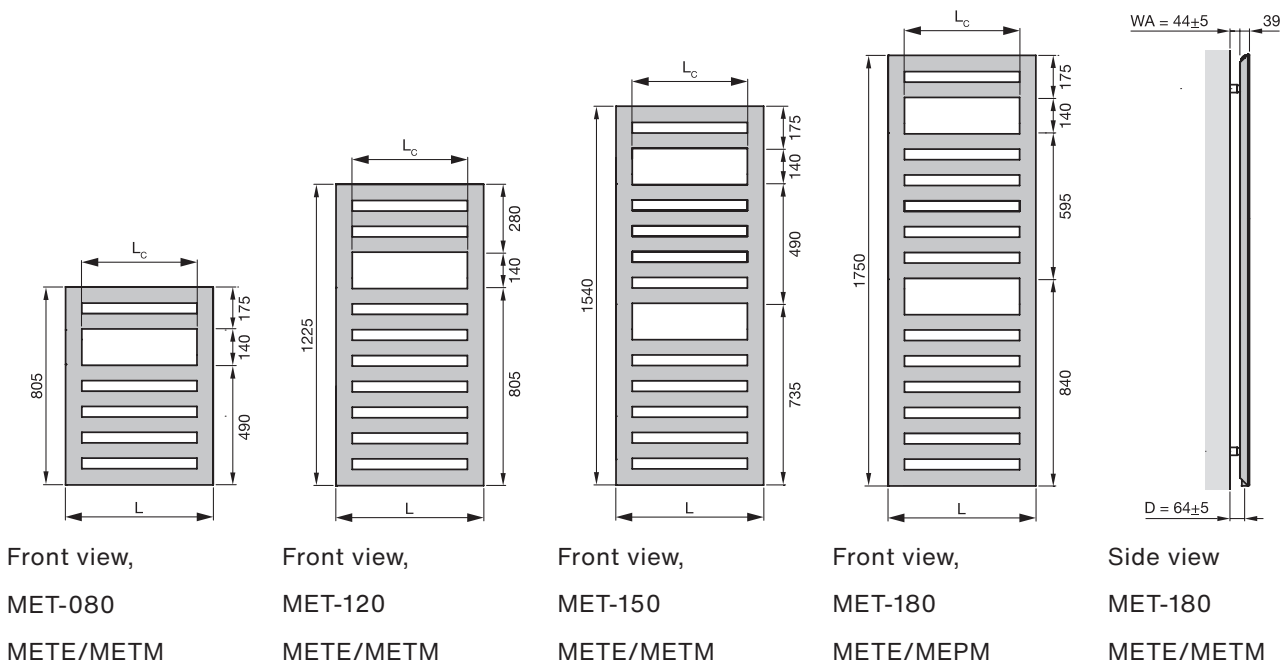

Zehnder Metropolitan Spa

Electric operation

Product data sheet

always the best climate

The innovative design of Zehnder Metropolitan Spa makes the bathroom that much nicer and more pleasant to be in. Ample cut-outs in this version offer plenty of space for large towels. Available in almost any colour and finish from the Zehnder colour chart.

Advantages

- Smooth surface creates an elegant look
- Cut-outs for hanging and heating towels
- Convenient, individually adjustable towel hooks on request for hanging towels
- High proportion of radiation ensures comfort
- Light and seamless design enhances any room
- The right model for any setting
- Light airy look provided by distinctive triangular profile of frame
- Innovative hybrid welding technology guarantees maximum quality and high-end design

Model overview

V2023-02-08, V20220218, RAD_DAS, UK_en, subject to change without prior notice

Painted version

With towel cut-out

Model	H	L	Power electric heating element
	mm	mm	Watts
METE-080-040/GF	805	400	300
METE-120-040/GF	1225	400	500
METE-120-050/GF	1225	500	500
METE-150-050/GF	1540	500	600
METE-180-050/GF	1750	500	750
METE-120-060/GF	1225	600	600
METE-150-060/GF	1540	600	750

H = height, L = length

Product types and connection options