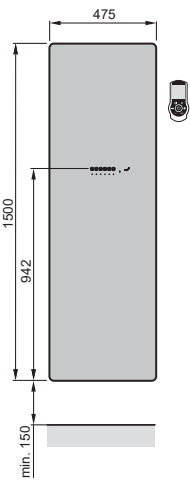

# Model overview

Front view  
DV(\*)-150-048

Side view  
DV(\*)-150-048

Back view right  
DV(\*)-150-048

Back view left  
DV(\*)-150-048

Front view  
DV(\*)-175-048

Side view  
DV(\*)-175-048

Back view right  
DV(\*)-175-048

### Black version

Model	H	L	Power electric heating element
	mm	mm	Watts
DVB-150-048/F	1500	475	600
DVB-175-048/F	1750	475	750

H = height, L = length

### Mirror version

Model	H	L	Power electric heating element
	mm	mm	Watts
DVM-150-048/F	1500	475	600
DVM-175-048/F	1750	475	750

H = height, L = length

V2023-09-13, V20220218, RAD\_DAS, UK\_en, subject to change without prior notice

### White version

Model	H	L	Power electric heating element
	mm	mm	Watts
DVW-150-048/F	1500	475	600
DVW-175-048/F	1750	475	750

*H = height, L = length*