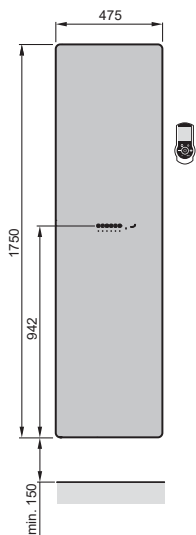

# Model overview

Front view  
DV(\*)-150-048

Side view  
DV(\*)-150-048

Back view right  
DV(\*)-150-048

Back view left  
DV(\*)-150-048

Front view  
DV(\*)-175-048

Side view  
DV(\*)-175-048

Back view right  
DV(\*)-175-048

### Black version

Model	H	L	Power electric heating element
	mm	mm	Watts
DVB-150-048/F	1500	475	600
DVB-175-048/F	1750	475	750

H = height, L = length

### Mirror version

Model	H	L	Power electric heating element
	mm	mm	Watts
DVM-150-048/F	1500	475	600
DVM-175-048/F	1750	475	750

H = height, L = length

V2023-09-13, V20220218, RAD\_DAS, UK\_en, subject to change without prior notice

### White version

Model	H	L	Power electric heating element
	mm	mm	Watts
DVW-150-048/F	1500	475	600
DVW-175-048/F	1750	475	750

*H = height, L = length*