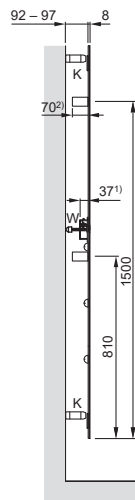

# Model overview

Front view  
DV(\*)-150-048

Side view  
DV(\*)-150-048

Back view right  
DV(\*)-150-048

Back view left  
DV(\*)-150-048

Front view  
DV(\*)-175-048

Side view  
DV(\*)-175-048

Back view right  
DV(\*)-175-048

Back view left  
DV(\*)-175-048

### Black version

Model	H	L	Power electric heating element
	mm	mm	Watts
DVB-150-048/F	1500	475	600
DVB-175-048/F	1750	475	750

H = height, L = length

### Mirror version

Model	H	L	Power electric heating element
	mm	mm	Watts
DVM-150-048/F	1500	475	600
DVM-175-048/F	1750	475	750

H = height, L = length

V2023-09-13, V20220218, RAD\_DAS, UK\_en, subject to change without prior notice