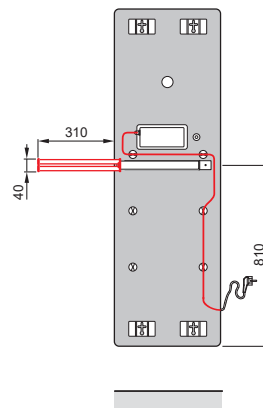

# Model overview

Front view  
DV(\*)-150-048

Side view  
DV(\*)-150-048

Back view right  
DV(\*)-150-048

Back view left  
DV(\*)-150-048

Front view  
DV(\*)-175-048

Side view  
DV(\*)-175-048

Back view right  
DV(\*)-175-048

### Black version

Model	H	L	Power electric heating element
	mm	mm	Watts
DVB-150-048/F	1500	475	600
DVB-175-048/F	1750	475	750

H = height, L = length

### Mirror version

Model	H	L	Power electric heating element
	mm	mm	Watts
DVM-150-048/F	1500	475	600
DVM-175-048/F	1750	475	750

H = height, L = length

V2023-09-13, V20220218, RAD\_DAS, UK\_en, subject to change without prior notice

### White version

Model	H	L	Power electric heating element
	mm	mm	Watts
DVW-150-048/F	1500	475	600
DVW-175-048/F	1750	475	750

*H = height, L = length*