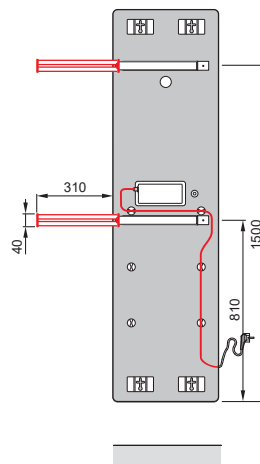

# Model overview

Front view  
DV(\*)-150-048

Side view  
DV(\*)-150-048

Back view right  
DV(\*)-150-048

Back view left  
DV(\*)-150-048

Front view  
DV(\*)-175-048

Side view  
DV(\*)-175-048

Back view right  
DV(\*)-175-048

### Black version

Model	H	L	Power electric heating element
	mm	mm	Watts
DVB-150-048/F	1500	475	600
DVB-175-048/F	1750	475	750

H = height, L = length

### Mirror version

Model	H	L	Power electric heating element
	mm	mm	Watts
DVM-150-048/F	1500	475	600
DVM-175-048/F	1750	475	750

H = height, L = length

V2023-09-13, V20220218, RAD\_DAS, UK\_en, subject to change without prior notice

### White version

Model	H	L	Power electric heating element
	mm	mm	Watts
DVW-150-048/F	1500	475	600
DVW-175-048/F	1750	475	750

*H = height, L = length*