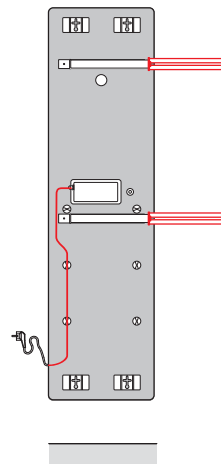

# Model overview

Front view  
DV(\*)-150-048

Side view  
DV(\*)-150-048

Back view right  
DV(\*)-150-048

Back view left  
DV(\*)-150-048

Front view  
DV(\*)-175-048

Side view  
DV(\*)-175-048

Back view right  
DV(\*)-175-048

Back view left  
DV(\*)-175-048

### Black version

Model	H	L	Power electric heating element
	mm	mm	Watts
DVB-150-048/F	1500	475	600
DVB-175-048/F	1750	475	750

H = height, L = length

### Mirror version

Model	H	L	Power electric heating element
	mm	mm	Watts
DVM-150-048/F	1500	475	600
DVM-175-048/F	1750	475	750

H = height, L = length

V2023-09-13, V20220218, RAD\_DAS, UK\_en, subject to change without prior notice