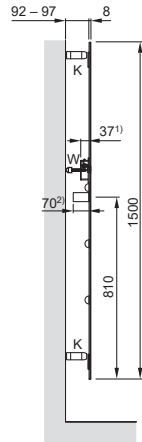

# Model overview

Front view  
DV(\*)-150-048

Side view  
DV(\*)-150-048

Back view right  
DV(\*)-150-048

Back view left  
DV(\*)-150-048

Front view  
DV(\*)-175-048

Side view  
DV(\*)-175-048

Back view right  
DV(\*)-175-048

### Black version

Model	H	L	Power electric heating element
	mm	mm	Watts
DVB-150-048/F	1500	475	600
DVB-175-048/F	1750	475	750

H = height, L = length

### Mirror version

Model	H	L	Power electric heating element
	mm	mm	Watts
DVM-150-048/F	1500	475	600
DVM-175-048/F	1750	475	750

H = height, L = length

V2023-09-13, V20220218, RAD\_DAS, UK\_en, subject to change without prior notice

### White version

Model	H	L	Power electric heating element
	mm	mm	Watts
DVW-150-048/F	1500	475	600
DVW-175-048/F	1750	475	750

*H = height, L = length*