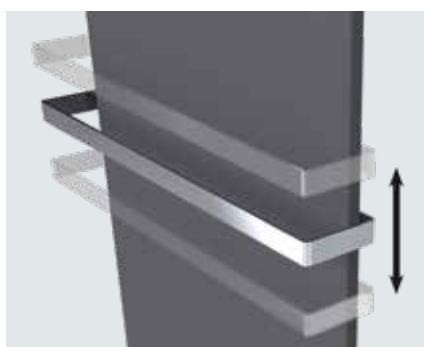

Height-adjustable towel rail Zehnder Fina Lean Bar