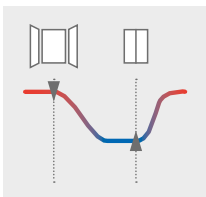

Open window detection: radiator automatically switches off if a window is open for an extended period.