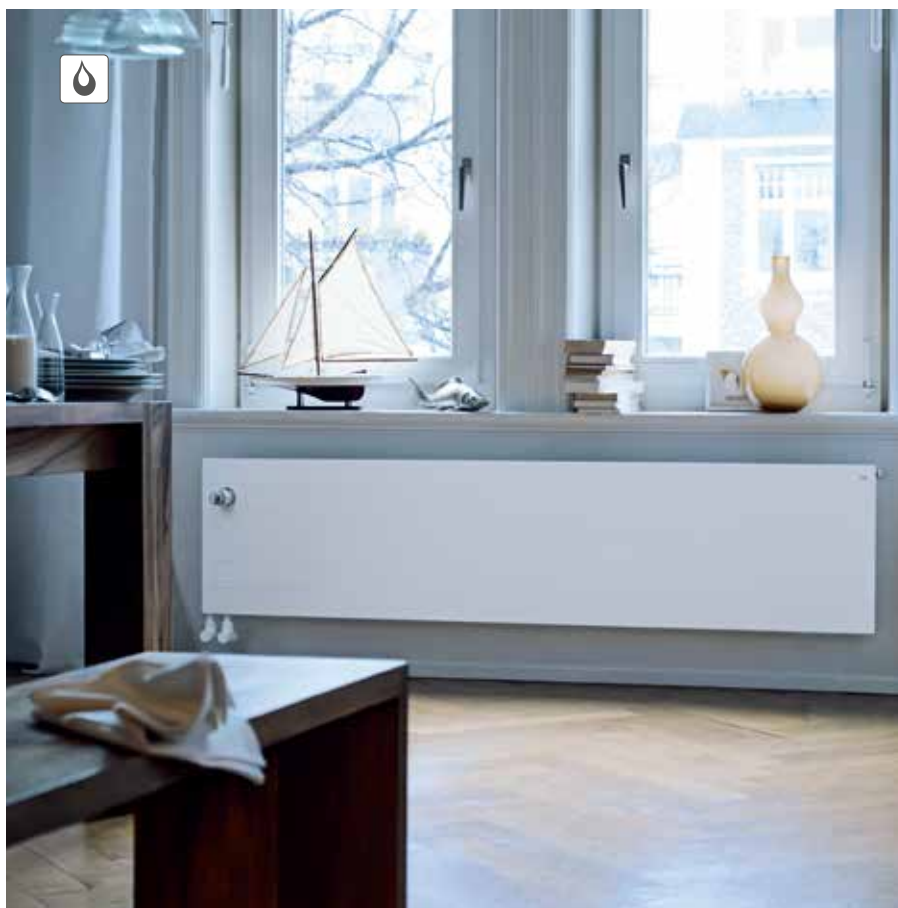

Zehnder Radiapanel

The Zehnder Radiapanel panel radiator with closed body is available in a wide range of models. A variety of shapes and sizes offer individual solutions for every application. Available in almost any colour and finish from the Zehnder colour chart. Heat output can be boosted even further with convector fin models. Special solutions are also readily possible.

Colour of radiator: Traffic White